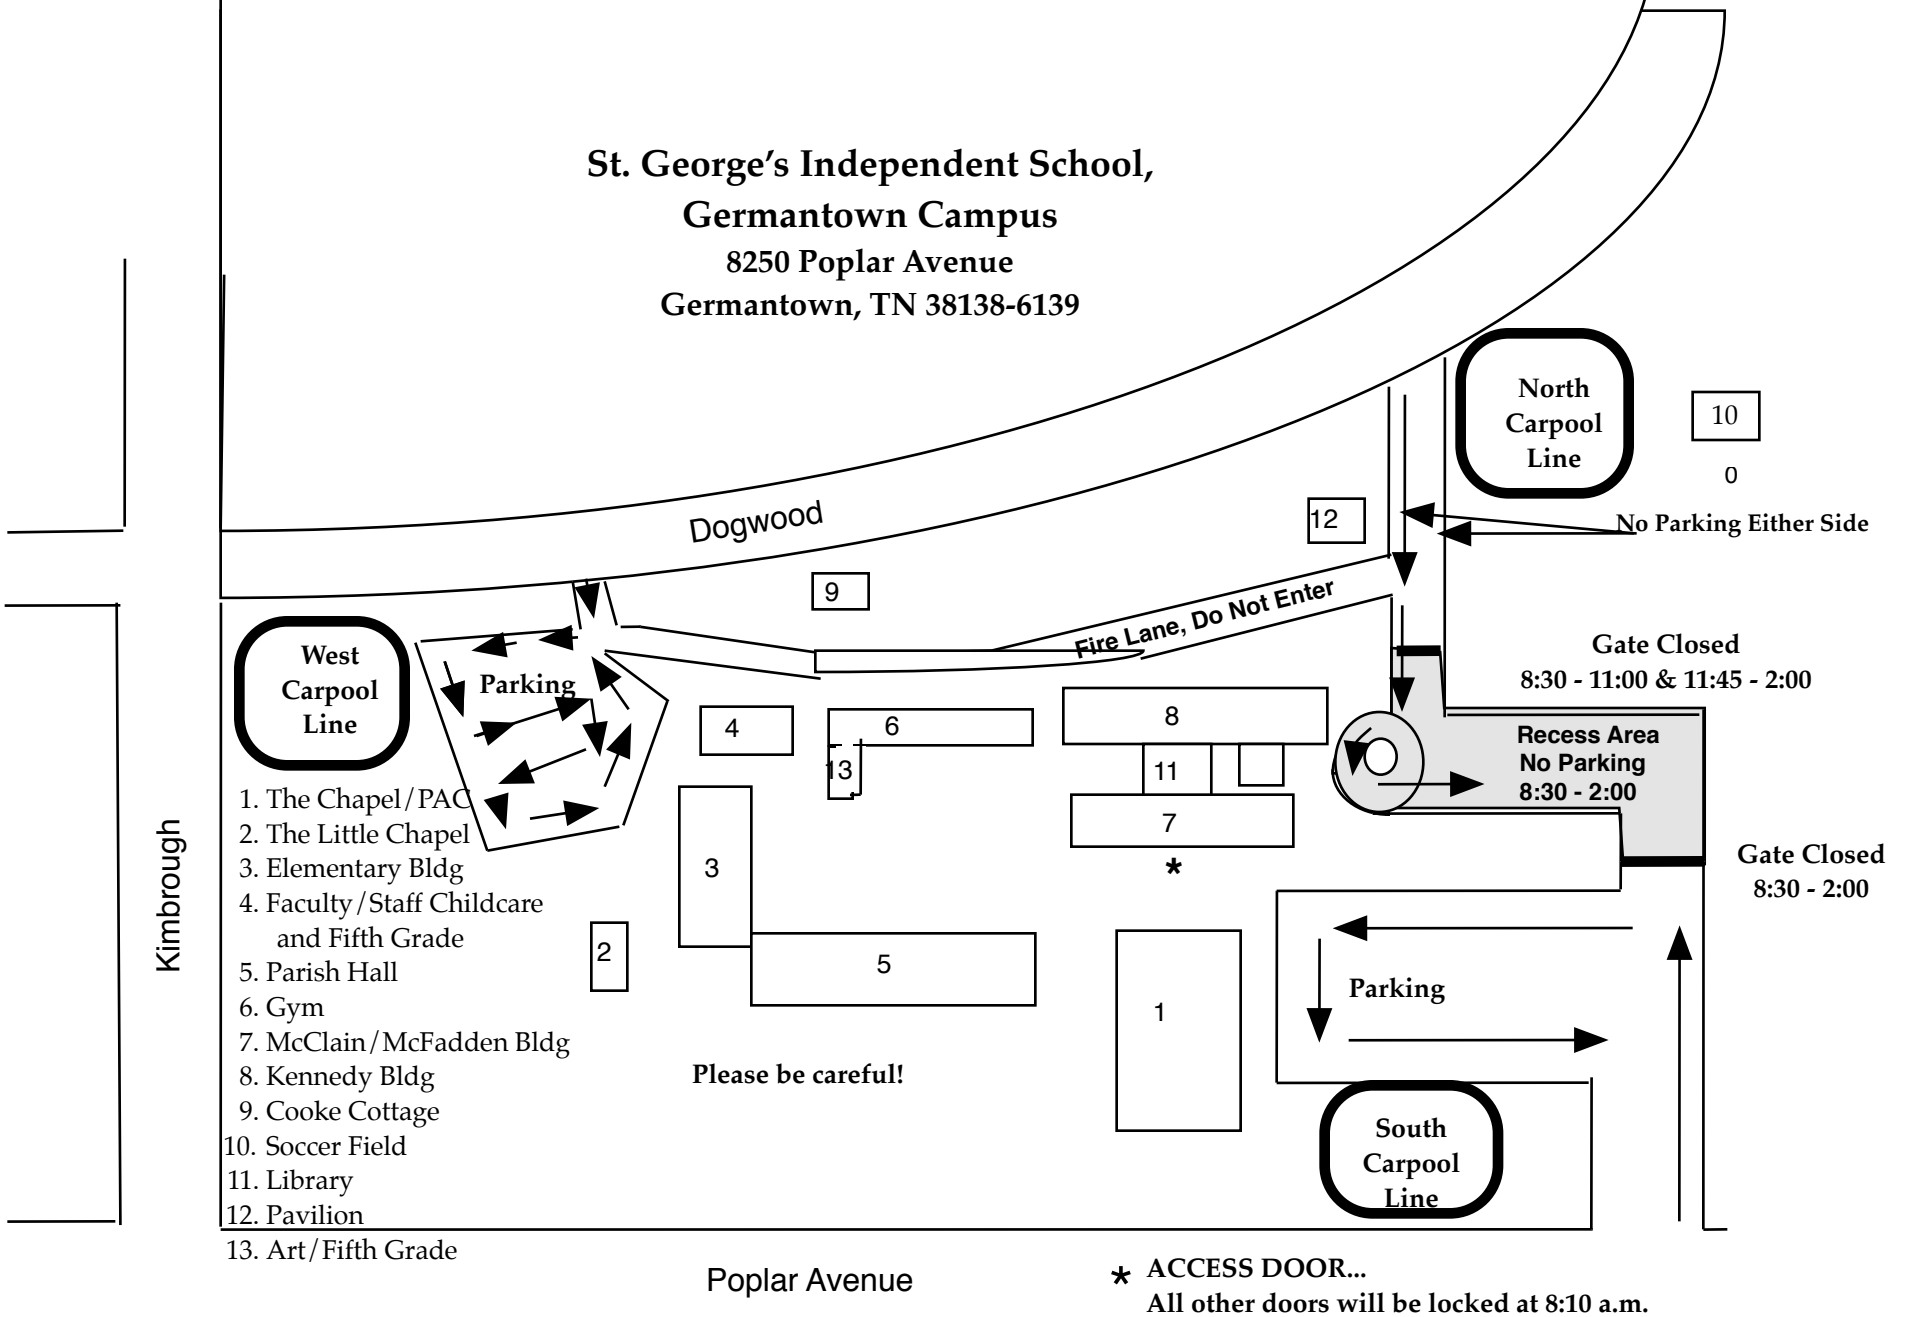

**St. George's Independent School,
Germantown Campus
8250 Poplar Avenue
Germantown, TN 38138-6139**

PK and JK: North Carpool Line
 SK and 1st Grade: South Carpool Line
 2nd, 3rd, 4th and 5th Grades: West Carpool Line

If you want your children to meet at one carpool location, please have them go to the carpool location for the youngest child.